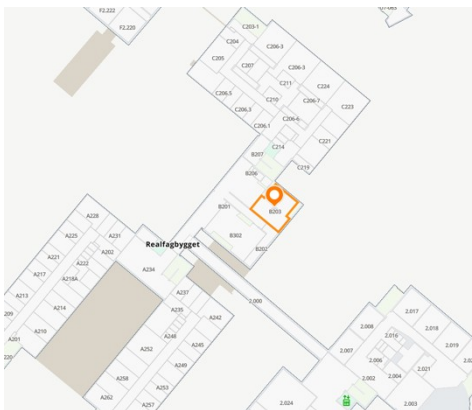

Locations

Sessions 1-7 will be held at Realfagsbygget B203 (Lille Aud) at UIT campus Tromsø, Breivika. Online maps can be found here:

- Session 1-7
 - B203 Lille aud: <http://bit.ly/2MLvuf0>
- Lunch Wednesday
 - B103: <http://bit.ly/2MW41HI>
- Dinner Wednesday
 - Emmas Drømmekjøkken, <https://emmasdrommekjokken.no/en/>
- Lunch Thursday, TBD.

Maps

Universitetsområdet Breivika 2017

Figure 3 Campus map

Figure 1 B203 Lille Aud

Figure 2 B102 Cafeteria @
Realfagsbygget