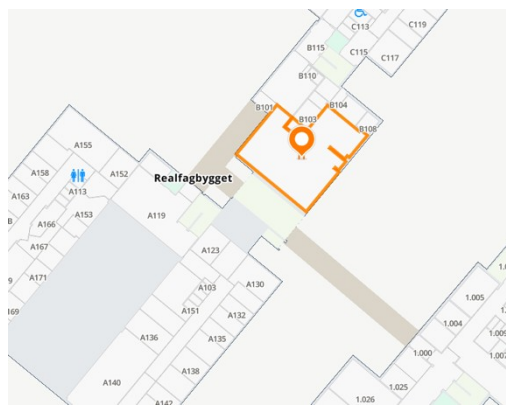

Locations

Sessions 1-7 will be held at Realfagsbygget B203 (Lille Aud) at UIT campus Tromsø, Breivika. Online maps can be found here:

- Session 1-7
 - B203 Lille aud: <http://bit.ly/2MLvuf0>
- Lunch Wednesday
 - B103: <http://bit.ly/2MW41HI>
- Dinner Wednesday
 - Emmas Drømmekjøkken, <https://emmasdrommekjokken.no/en/>
- Lunch Thursday, TBD.

Maps

Universitetsområdet Breivika 2017

Figure 3 Campus map

Figure 1 B203 Lille Aud

Figure 2 B102 Cafeteria @
Realfagsbygget